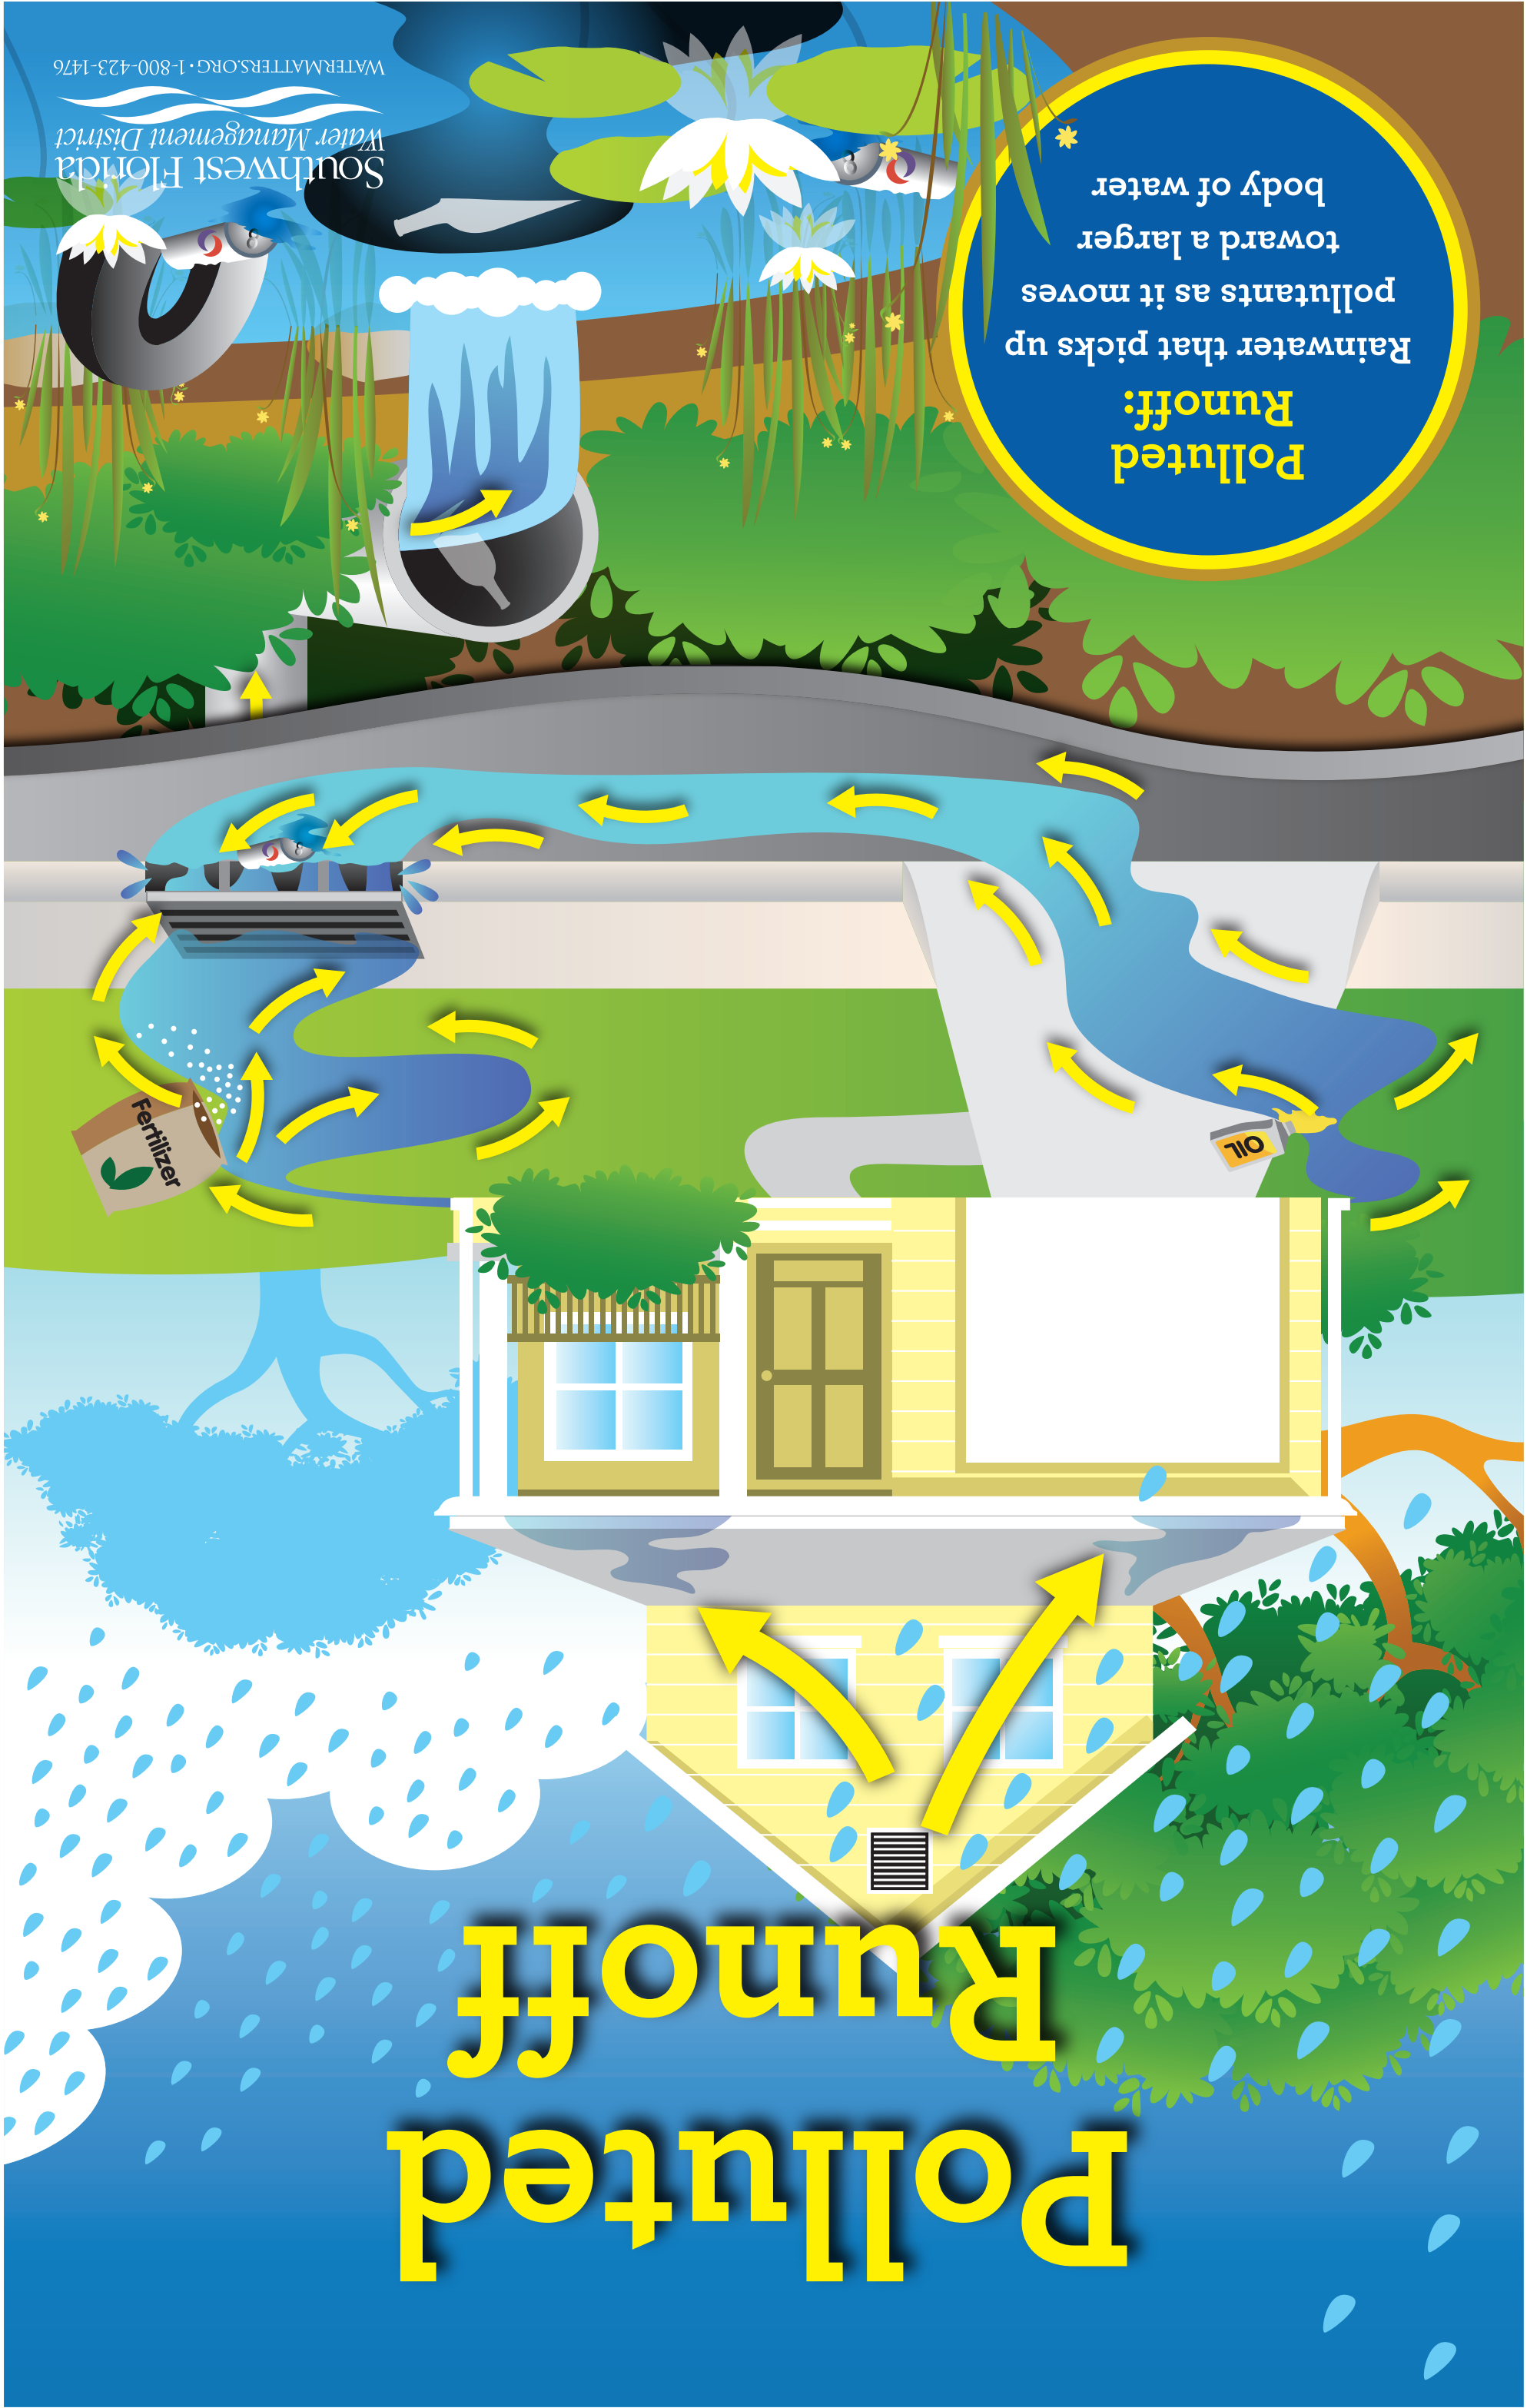

Polluted Runoff

**Polluted
Runoff:**
Rainwater that picks up
pollutants as it moves
toward a larger
body of water